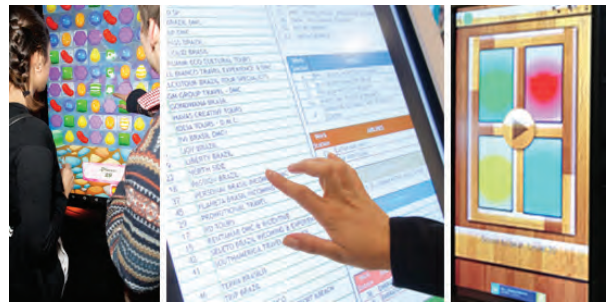

CONTENT IS KING!

Let us help you design a striking visual display and ensure everything runs smoothly during your event. Our Design Studio is fully equipped to enhance your content or design what you need. Our technicians will deliver, install and collect for **FREE**.

LED WALLS

- Get your brand noticed with these bright stunning video walls
- Build them to the size you need for maximum impact
- One stop delivery of design, content and installation

TOUCHSCREENS

- Engaging and interactive experience
- Perform live demos of your website and apps
- Variety of sizes available to get the right fit for your stand